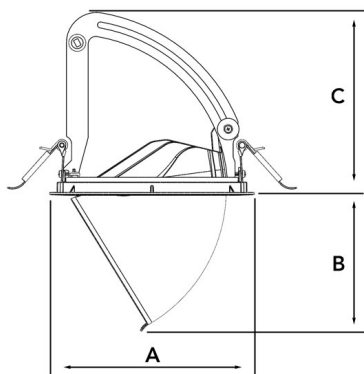

Spot		Medium		Flood		Wide Flood	
14°		26°		37°		55°	
m	ø	m	ø	m	ø	m	ø
1.0	0.24	1.0	0.47	1.0	0.68	1.0	1.05
2.0	0.48	2.0	0.94	2.0	1.35	2.0	2.10
3.0	0.72	3.0	1.41	3.0	2.03	3.0	3.15

A 170 B 115,5 C 150 (mm)

Saw instruction: ø 160 mm

Amber 3000

Technical specification

Retractable and rotating down light with chip on board and separated NL Power LED electronic ballast for optimal life time and light flow performance. High quality reflectors with four different beam spreads. Lamp housing of die-cast aluminium for optimal cooling and low weight.

Model and colors Available in white, black and grey.

Area of use Down light for indoor applications.

Technical data

Mains (input) voltage	220-240 V
Total weight	0,92 kg
Form of protection	IP 20, class III
Light source	LED
Operating position	360°/60°
Start time	Instant
Driver	Stand alone, included
Optics	Metalized aluminum reflector
Beam spreads	Spot, Medium, Flood, Wide flood