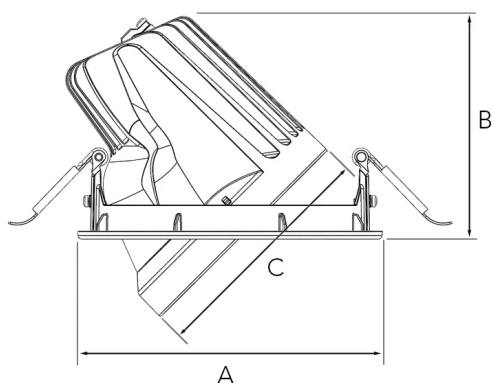

Spot		Medium		Flood		Wide Flood	
14°		26°		37°		55°	
m	ø	m	ø	m	ø	m	ø
1.0	0.24	1.0	0.47	1.0	0.68	1.0	1.05
2.0	0.48	2.0	0.94	2.0	1.35	2.0	2.10
3.0	0.72	3.0	1.41	3.0	2.03	3.0	3.15

A 158 B 122 C 121.5 (mm)

Saw instruction: ø 150 mm

Moon 4000

Technical specification

Tiltable and rotating down light with chip on board and separated NL Power LED electronic ballast for optimal life time and light flow performance. High quality reflectors with four different beam spreads. Lamp housing of die-cast aluminium for optimal cooling and low weight. Adjustable light direction using gyro function, max 45 degrees.

Model and colors Available in white, black and grey.

Area of use Down light for indoor applications.

Technical data

Mains (input) voltage	220-240 V
Total weight	0,83 kg
Form of protection	IP 20, class III
Light source	LED
Operating position	Vertical/Gyro
Start time	Instant
Driver	Stand alone, included
Optics	Metalized aluminum reflector
Beam spreads	Spot, Medium, Flood, Wide flood