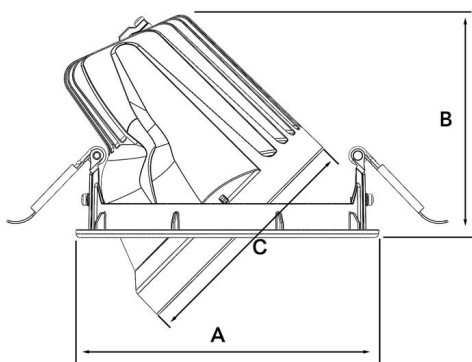

Spot		Medium		Flood		Wide Flood	
14°		28°		39°		54°	
m	ø	m	ø	m	ø	m	ø
1.0	0.25	1.0	0.50	1.0	0.72	1.0	1.02
2.0	0.49	2.0	1.00	2.0	1.43	2.0	2.04
3.0	0.74	3.0	1.50	3.0	2.15	3.0	3.06

A 158 B 122 C 121.5 (mm)

Saw instruction: ø 150 mm

Moon R COB 3000

Technical specification

Tiltable and rotating down light with chip on board and separated NL Power LED electronic ballast for optimal life time and light flow performance. High quality reflector with four different beam spreads. Lamp housing of die-cast aluminium for optimal cooling and low weight. Adjustable light direction using gyro function, max 45 degrees.

Model and colors Available in white, black and grey.

Area of use Down light for indoor applications.

Technical data

Mains (input) voltage	220-240 V
Total weight	0,83 kg
Form of protection	IP 20, class III
Color temperature	3000 K
Light source	LED
Operating position	Vertical/Gyro
Start time	Instant
Driver	Stand alone, included
Optics	Metalized aluminum reflector
Beam spreads	Spot, Medium, Flood, Wide flood