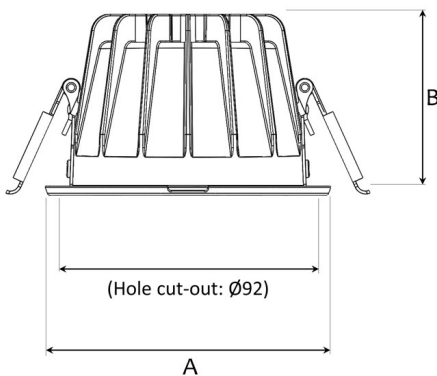

Spot		Medium		Flood	
	18°		31°		42°
m	ø	m	ø	m	ø
1.0	0.32	1.0	0.56	1.0	0.78
2.0	0.64	2.0	1.12	2.0	1.55
3.0	0.96	3.0	1.68	3.0	2.33

A 102 B 65 (mm)

Saw instruction:  $\varnothing 92$

### Technical specification

Recessed down light with chip on board and separated NL Power LED electronic ballast for optimal life time and light flow performance. High quality reflector with three different beam spreads. Lamp housing of die-cast aluminium for optimal cooling and low weight.

### Technical data

Mains (input) voltage	220-240 V
Total weight	0,28 kg
Form of protection	IP 20, class III
Color temperature	3000 K
Light source	LED
Operating position	Vertical/fixed
Start time	Instant
Driver	Stand alone, included
Optics	Metalized aluminum reflector
Beam spreads	Spot, Medium, Flood