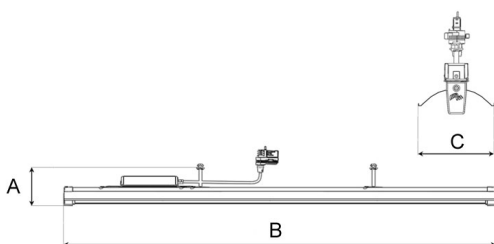

Ibis LED 2000/ 3000/ 5000

Technical specification

Linear down light for LED tubes. Reflector with flood beam spread. Housing of Powder painted aluminium.

Model and colors Available in grey.

Area of use LED light for indoor applications, suitable for general lighting.

Technical data

Mains (input) voltage	220-240 V
Driver output	Constant voltage 28V, Max 60W
Total weight	2 kg
Form of protection	IP 20, class I
Color temperature	3 000/ 4 000 K
Light source	LED
Operating position	Vertical
Lamp holder	NLAB Standard
Control gear	Electronic
Start time	Instant
Driver	Included
Reflector	High quality anodized reflector
Optics	
Beam spreads	Flood
Design lifetime	L80 B10 50 000h

Flood 2000			Flood 3000			Flood 5000		
26W	100°/42°		33W	100°/47°		50W	100°/41°	
m	∅	lux	m	∅	lux	m	∅	lux
1.0	2.38	2077	1.0	2.40	2467	1.0	2.38	4130
2.0	4.77	519	2.0	4.80	617	2.0	4.77	1033
3.0	7.15	231	3.0	7.20	274	3.0	7.15	459

A 131 B 1492 C 151 (mm)