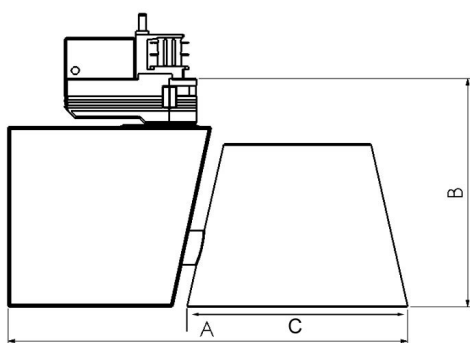

Spot		Medium		Flood		Wide Flood	
14°		25°		37°		57°	
m	ø	m	ø	m	ø	m	ø
1.0	0.25	1.0	0.44	1.0	0.68	1.0	1.08
2.0	0.51	2.0	0.88	2.0	1.35	2.0	2.15
3.0	0.76	3.0	1.32	3.0	2.03	3.0	3.23

A 234 B 133.2 C 129 (mm)

### Technical data

Mains (input) voltage	220-240 V
Total weight	1,2 kg
Form of protection	IP 20, class I
Color temperature	3 000 K
Light source	LED
Operating position	360°/90°
Driver	Built in
Optics	Metalized aluminum reflector
Beam spreads	Spot, Medium, Flood, Wide flood