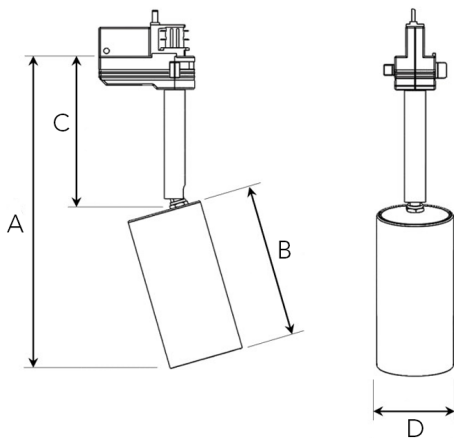

Spot		Medium		Flood		Wide Flood	
15°		27°		36°		56°	
m	ø	m	ø	m	ø	m	ø
1.0	0.26	1.0	0.47	1.0	0.65	1.0	1.06
2.0	0.53	2.0	0.95	2.0	1.30	2.0	2.12
3.0	0.79	3.0	1.42	3.0	1.95	3.0	3.18

A 264 B 124 C 140 D 60 (mm)

Jet micro 1200

Technical specification

Track light with incorporated electronic gear and Chip on board. High quality reflectors with four different beam spreads.

Lamp housing of die-cast aluminium for optimal cooling, long lifetime and low weight.

Model and colors Available in white, black and grey.

Area of use Track light for indoor applications.

Technical data

Mains (input) voltage	220-240 V
Total weight	0,65 kg
Form of protection	IP 20, class I
Light source	LED
Operating position	360°/90°
Start time	Instant
Driver	Built in
Optics	Metalized aluminum reflector
Beam spreads	Spot, Medium, Flood, Wide flood

Type	Delivered lumen output (lm)	System power (W)	EEI ³
930	1150	15	A
940	1170	15	A

Note

The above article numbers applies to 930.

Product available in other Kelvin temperatures on request. Final shipping destination may require minor modifications of components as well as article numbers, be sure to state the country in which the fixtures will be used.