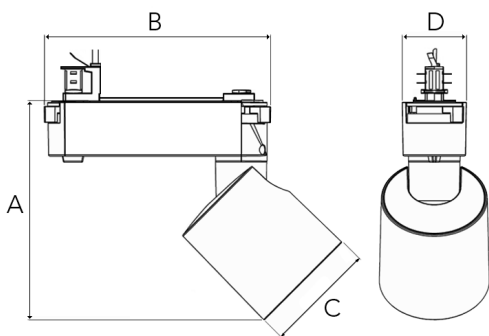

Spot		Medium		Flood	
16°		28°		40°	
m	ø	m	ø	m	ø
1.0	0.28	1.0	0.50	1.0	0.73
2.0	0.56	2.0	1.00	2.0	1.46
3.0	0.83	3.0	1.51	3.0	2.18

A 166 B 172 C 83,5 D 49 (mm)

Revoc mini 2500

Technical specification

Track light with incorporated electronic gear and Chip on board. High quality reflectors with three different beam spreads. Lamp housing of die-cast aluminium for optimal cooling, long lifetime and low weight. Black front ring.

Model and colors Available in white, black and grey.

Area of use Track light for indoor applications.

Technical data

Mains (input) voltage	220-240 V
Total weight	0,76 kg
Form of protection	IP 20, class I
Light source	LED
Operating position	360°/90°
Start time	Instant
Driver	Built in
Optics	Metalized aluminum reflector
Beam spreads	Spot, Medium, Flood

Type	Delivered lumen output (lm)	System power (W)	EEI ³
930	2400	23	A+
940	2370	23	A+
840	2500	19,5	A++

Note

The above article numbers applies to 930.

Product available in other Kelvin temperatures on request. Final shipping destination may require minor modifications of components as well as article numbers, be sure to state the country in which the fixtures will be used.