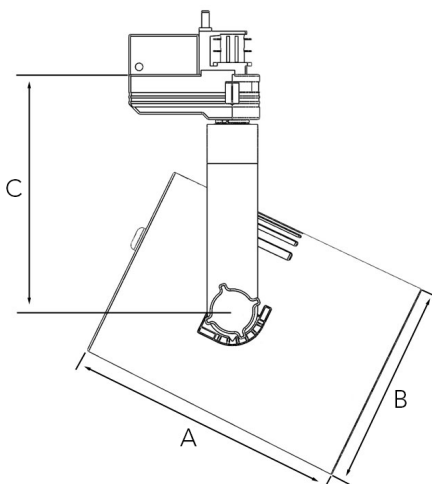

Spot		Medium		Flood		Wide Flood	
14°		26°		37°		55°	
m	ø	m	ø	m	ø	m	ø
1.0	0.24	1.0	0.47	1.0	0.68	1.0	1.05
2.0	0.48	2.0	0.94	2.0	1.35	2.0	2.10
3.0	0.72	3.0	1.41	3.0	2.03	3.0	3.15

A 162 B 121 C 139 (mm)

Tubix 3000

Technical specification

Track light with incorporated electronic gear and Chip on board. High quality reflectors with four different beam spreads. Lamp housing of die-cast aluminium for optimal cooling, long lifetime and low weight. Black front ring.

Model and colors Available in white, black and grey.

Area of use Track light for indoor applications.

Technical data

Mains (input) voltage	220-240 V
Total weight	1,2 kg
Form of protection	IP 20, class I
Light source	LED
Operating position	360°/90°
Driver	Built in
Optics	Metalized aluminum reflector
Beam spreads	Spot, Medium, Flood, Wide flood

Type	Delivered lumen output (lm)	System power (W)	EEI ³
930	2800	24	A++
940	2800	24,5	A++
840	2900	22	A++

Note

The above article numbers applies to 930.

Product available with FOOD COB on request.

Product available in other Kelvin temperatures on request. Final shipping destination may require minor modifications of components as well as article numbers, be sure to state the country in which the fixtures will be used.