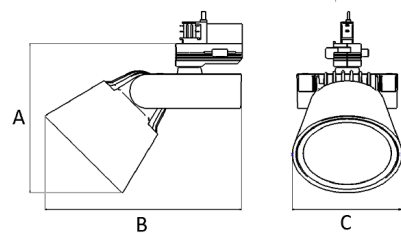

Spot		Medium		Flood		Wide Flood	
14°		26°		37°		55°	
m	ø	m	ø	m	ø	m	ø
1.0	0.24	1.0	0.47	1.0	0.68	1.0	1.05
2.0	0.48	2.0	0.94	2.0	1.35	2.0	2.10
3.0	0.72	3.0	1.41	3.0	2.03	3.0	3.15

A 178 B 222 C 132 (mm)

Ultra 3000

Technical specification

Track light with incorporated electronic gear and Chip on board. High quality reflectors with four different beam spreads. Lamp housing of die-cast aluminium for optimal cooling, long lifetime and low weight.

Model and colors Available in white, black and grey.

Area of use Track light for indoor applications.

Technical data

Mains (input) voltage	220-240 V
Total weight	1 kg
Form of protection	IP 20, class I
Light source	LED
Operating position	360°/90°
Start time	Instant
Driver	Built in
Optics	Metalized aluminum reflector
Beam spreads	Spot, Medium, Flood, Wide flood

Type	Delivered lumen output (lm)	System power (W)	EEI ³
930	2760	22,8	A++
940	2800	24,5	A++
840	2900	22	A++

Note

The above article numbers applies to 930.

Product available with FOOD COB on request. Product available in other Kelvin temperatures on request. Product available with DALI option on request. Final shipping destination may require minor modifications of components as well as article numbers, be sure to state the country in which the fixtures will be used.