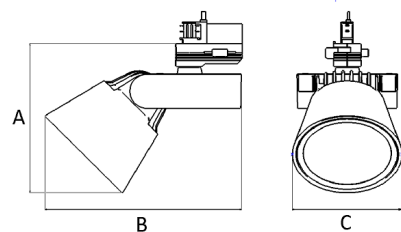

Spot		Medium		Flood		Wide Flood	
14°		26°		37°		55°	
m	ø	m	ø	m	ø	m	ø
1.0	0.24	1.0	0.47	1.0	0.68	1.0	1.05
2.0	0.48	2.0	0.94	2.0	1.35	2.0	2.10
3.0	0.72	3.0	1.41	3.0	2.03	3.0	3.15

A 178 B 222 C 132 (mm)

### Technical specification

Track light with incorporated electronic gear and Chip on board. High quality reflectors with four different beam spreads. Lamp housing of die-cast aluminium for optimal cooling, long lifetime and low weight.

### Technical data

Mains (input) voltage	220-240 V
Total weight	1 kg
Form of protection	IP 20, class I
Light source	LED
Operating position	360°/90°
Start time	Instant
Driver	Built in
Optics	Metalized aluminum reflector
Beam spreads	Spot, Medium, Flood, Wide flood