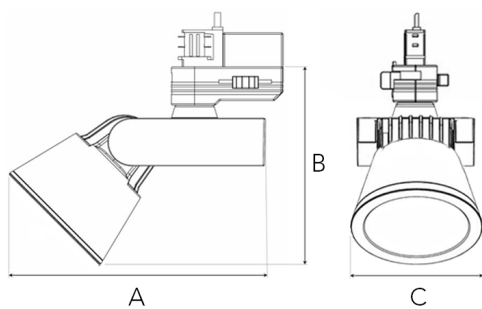

Spot		Medium		Flood	
16°		28°		40°	
m	ø	m	ø	m	ø
1.0	0.28	1.0	0.50	1.0	0.73
2.0	0.56	2.0	1.00	2.0	1.46
3.0	0.83	3.0	1.51	3.0	2.18

A 177 B 137 C 89 (mm)

Ultra mini 2000

Technical specification

Track light with incorporated electronic gear and Chip on board. High quality reflectors with three different beam spreads. Lamp housing of die-cast aluminium for optimal cooling, long lifetime and low weight.

Model and colors Available in white, black and grey.

Area of use Track light for indoor applications.

Technical data

Mains (input) voltage	220-240 V
Total weight	0,76 kg
Form of protection	IP 20, class I
Light source	LED
Operating position	360°/90°
Start time	Instant
Driver	Built in
Optics	Metalized aluminum reflector
Beam spreads	Spot, Medium, Flood

Type	Delivered lumen output (lm)	System power (W)	EEI ³
930	1890	17	A++
940	1890	17	A++
840	1890	14	A++

Note

The above article numbers applies to 930.

Product available in other Kelvin temperatures by request. Final shipping destination may require minor modifications of components as well as article numbers, be sure to state the country in which the fixtures will be used.