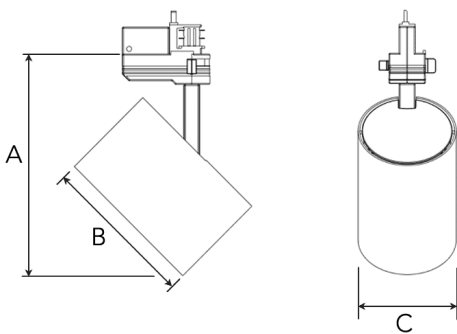

Spot		Medium		Flood	
18°		31°		42°	
m	ø	m	ø	m	ø
1.0	0.31	1.0	0.52	1.0	0.76
2.0	0.62	2.0	1.05	2.0	1.52
3.0	0.93	3.0	1.57	3.0	2.28

A 194 B 135 C 86 (mm)

Zen mini 3000

Technical specification

Track light with incorporated electronic gear and Chip on board. High quality reflectors with three different beam spreads. Lamp housing of die-cast aluminium for optimal cooling, long lifetime and low weight. Black front ring.

Model and colors Available in white, black and grey.

Area of use Track light for indoor applications.

Technical data

Mains (input) voltage	220-240 V
Total weight	0,65 kg
Form of protection	IP 20, class I
Light source	LED
Operating position	360°/90°
Start time	Instant
Driver	Built in
Optics	Metalized aluminum reflector
Beam spreads	Spot, Medium, Flood

Type	Delivered lumen output (lm)	System power (W)	EEI ³
930	2800	24	A++
940	2800	24,5	A++
840	2900	22	A++

Note

The above article numbers applies to 930.

Product available in other Kelvin temperatures by request. Final shipping destination may require minor modifications of components as well as article numbers, be sure to state the country in which the fixtures will be used. North American versions also available.